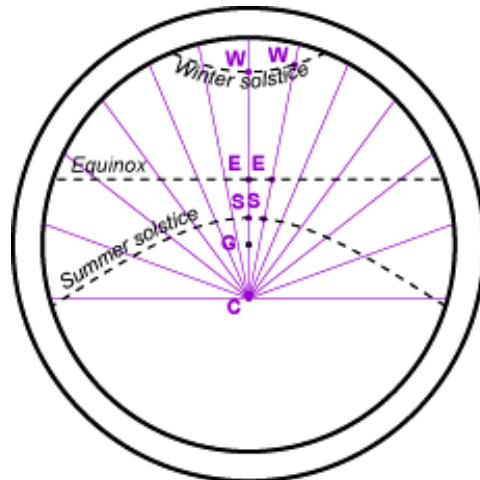

Date Curve Points			
	Distance CS	Distance CE	Distance CW
12 noon:	cm	cm	cm
11 am, 1 pm:	cm	cm	cm
10 am, 2 pm:	cm	cm	cm
9 am, 3 pm:	cm	cm	cm
8 am, 4 pm:	cm	cm	cm
7 am, 5 pm:	cm	cm	cm
6 am, 6 pm:	cm	cm	cm

Northern Hemisphere