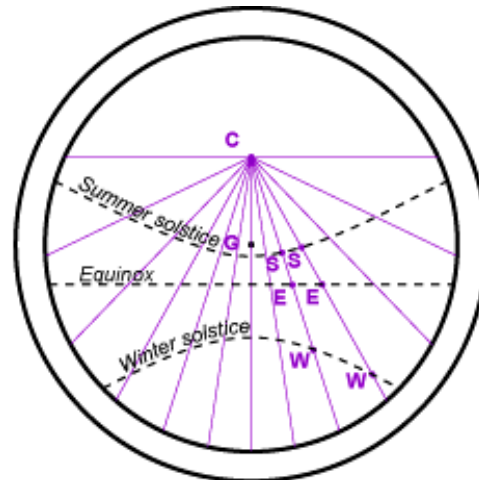

Southern Hemisphere

These are general illustrations for your guidance. The patterns you see are **not** drawn for the latitude you entered.

Questions or comments? Email us at earthdial@planetary.org.
Copyright © 1993-2004 The Planetary Society. All rights reserved.